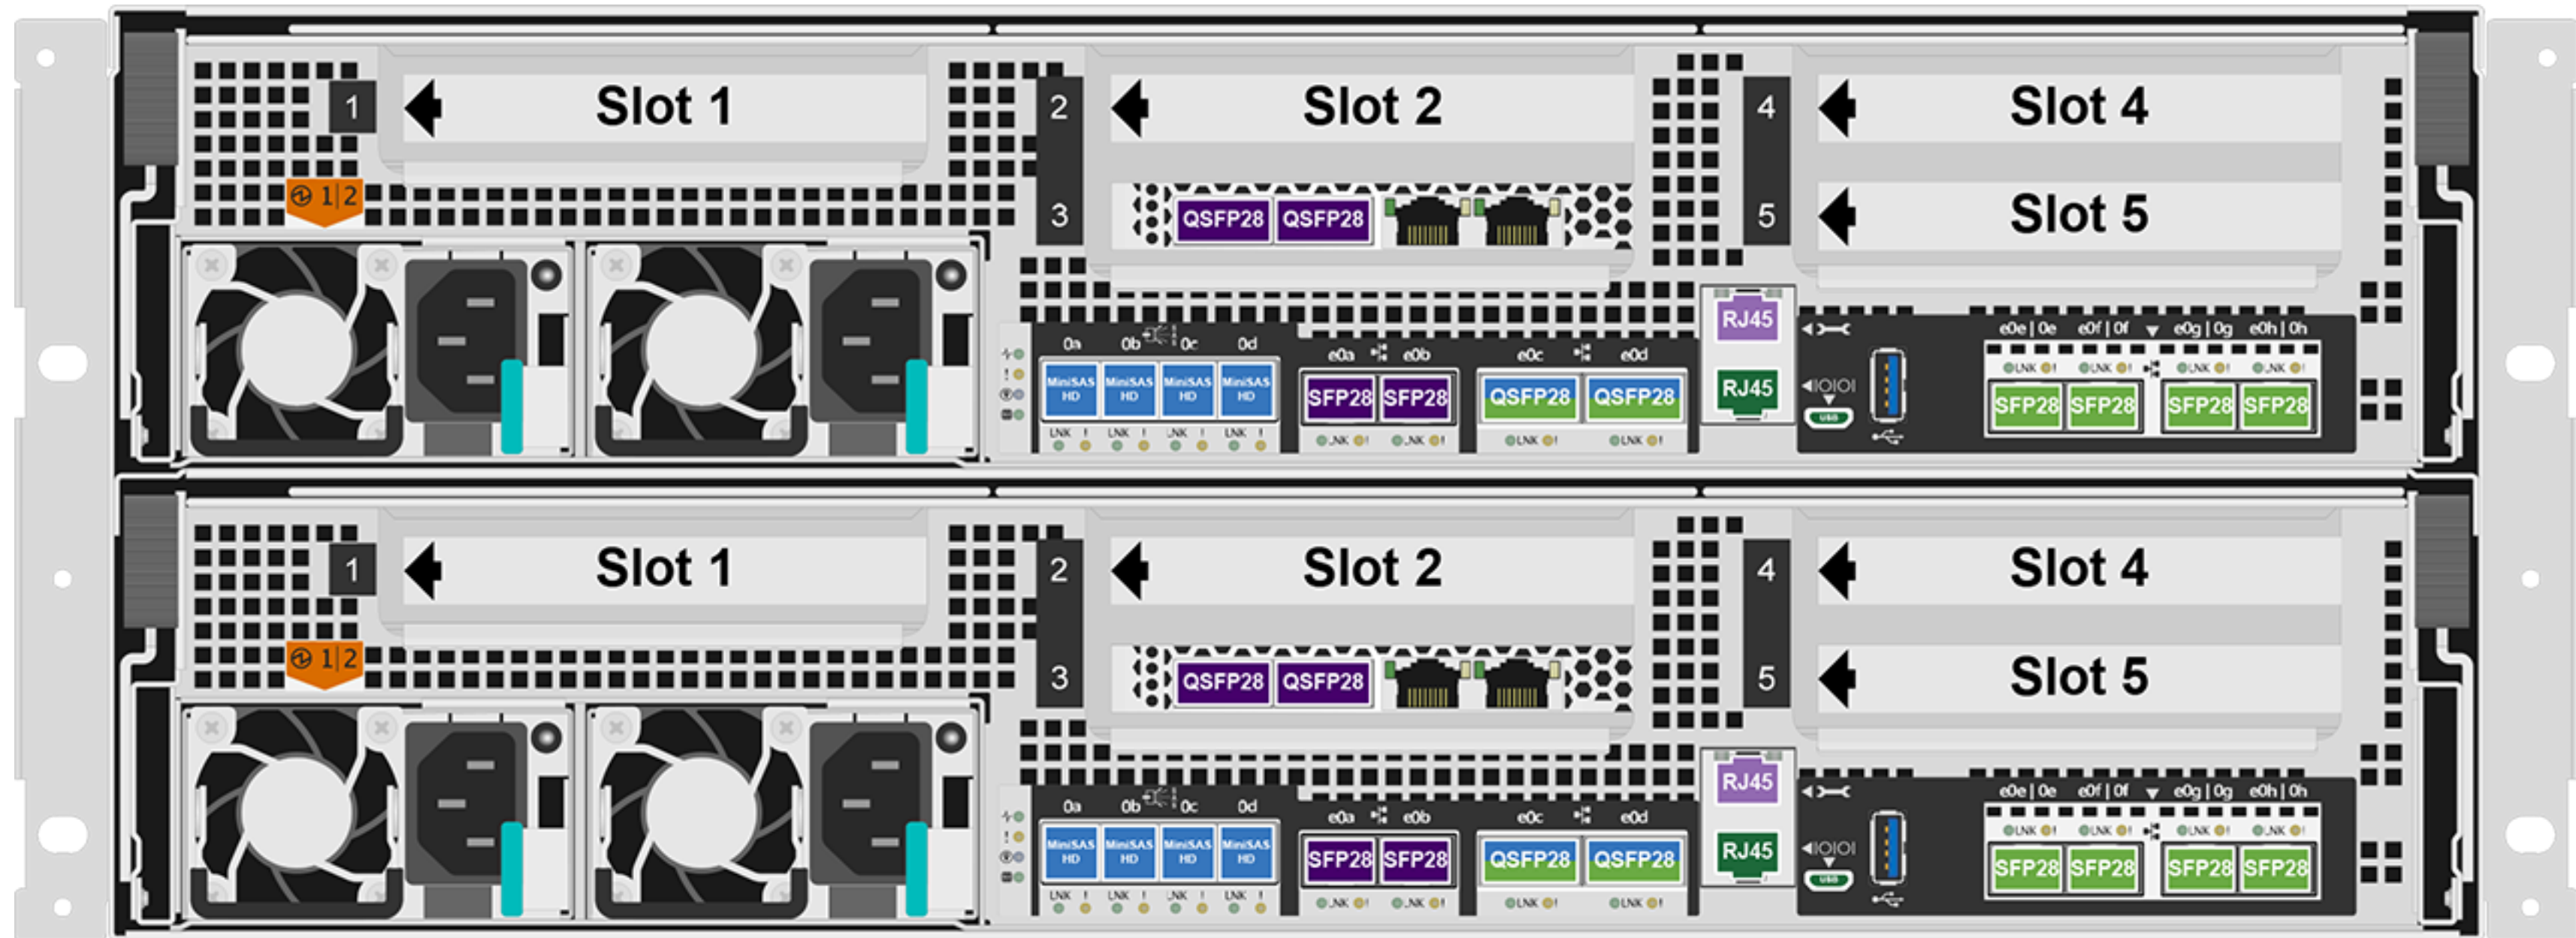

Alternate view - AFF A400 ( Rear [Ethernet Config] )

- |  |   |   |   |
|--|---|---|---|
|  Host Connection<br>Fibre Channel |  Host Connection<br>Ethernet   Fibre Channel |  HA   Cluster Connection<br>Ethernet   iWARP |  Serial Console<br>RS-232   USB      |
|  Host Connection<br>Ethernet      |  Storage Connection<br>SAS   RoCE            |  Management<br>Ethernet                      |  Expansion Card<br>Install Direction |