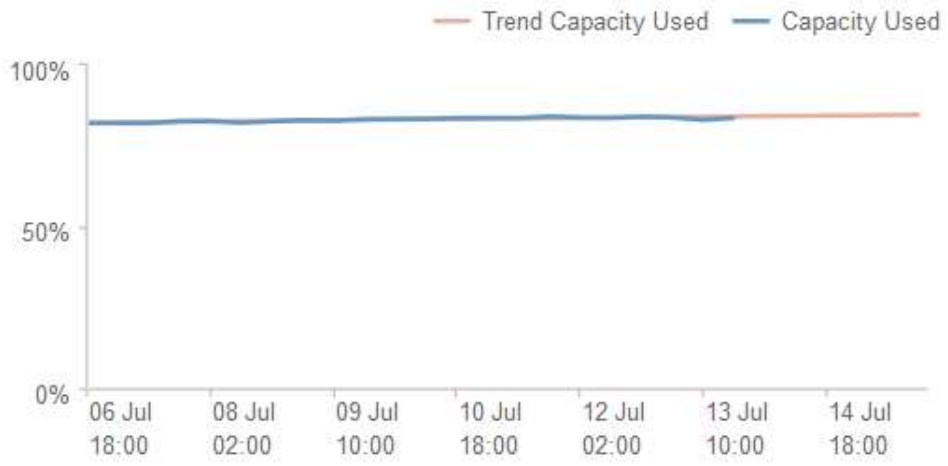

OCUM Version 7.2P1

History

Show: **Aggregate Capacity Used (%)**

Events

-
- [Aggregate Overcc](#)
- [Aggregate Space](#)