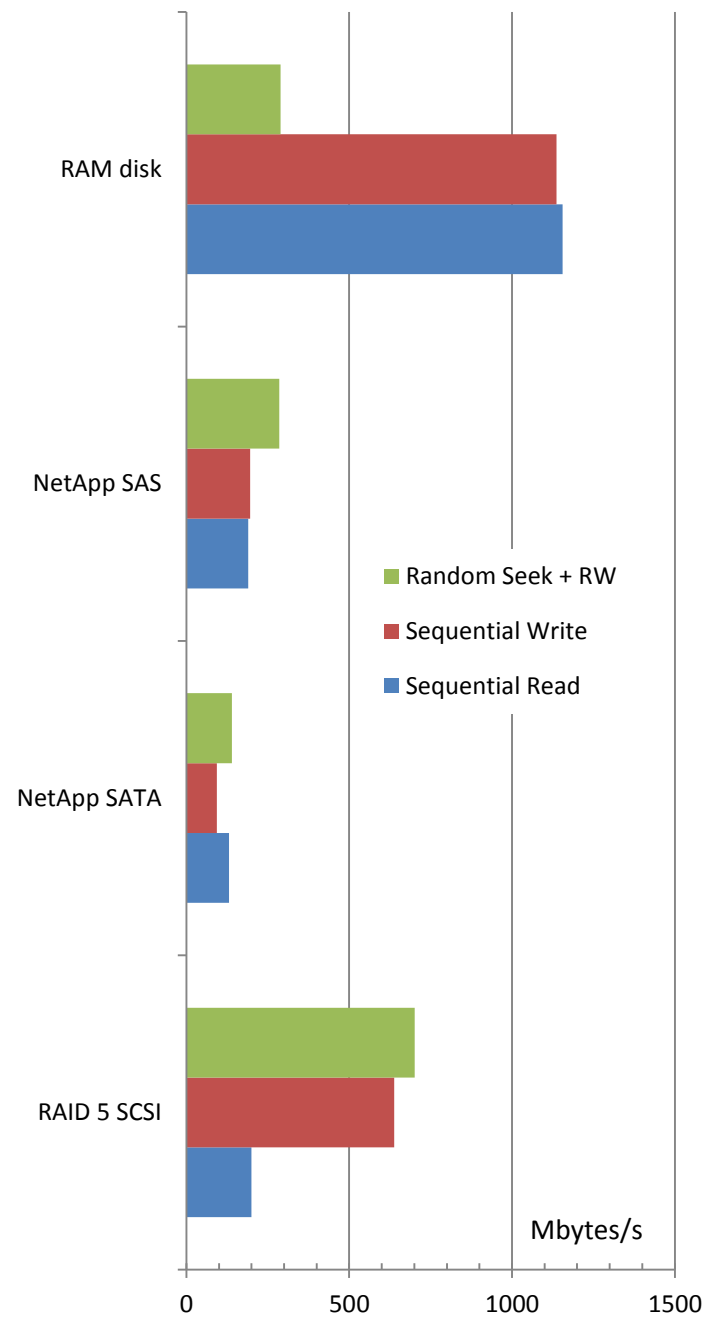

Results from PassMark PerformanceTest 7.0
All figures are the best of three measurements

Disk performance comparison

New NetApp installation at SKOV, Glyngøre, Denmark

27-01-2011 – Peter Almer Frederiksen, SKOV A/S

“What is the expected performance of the NetApp NAS in a VMware environment?”